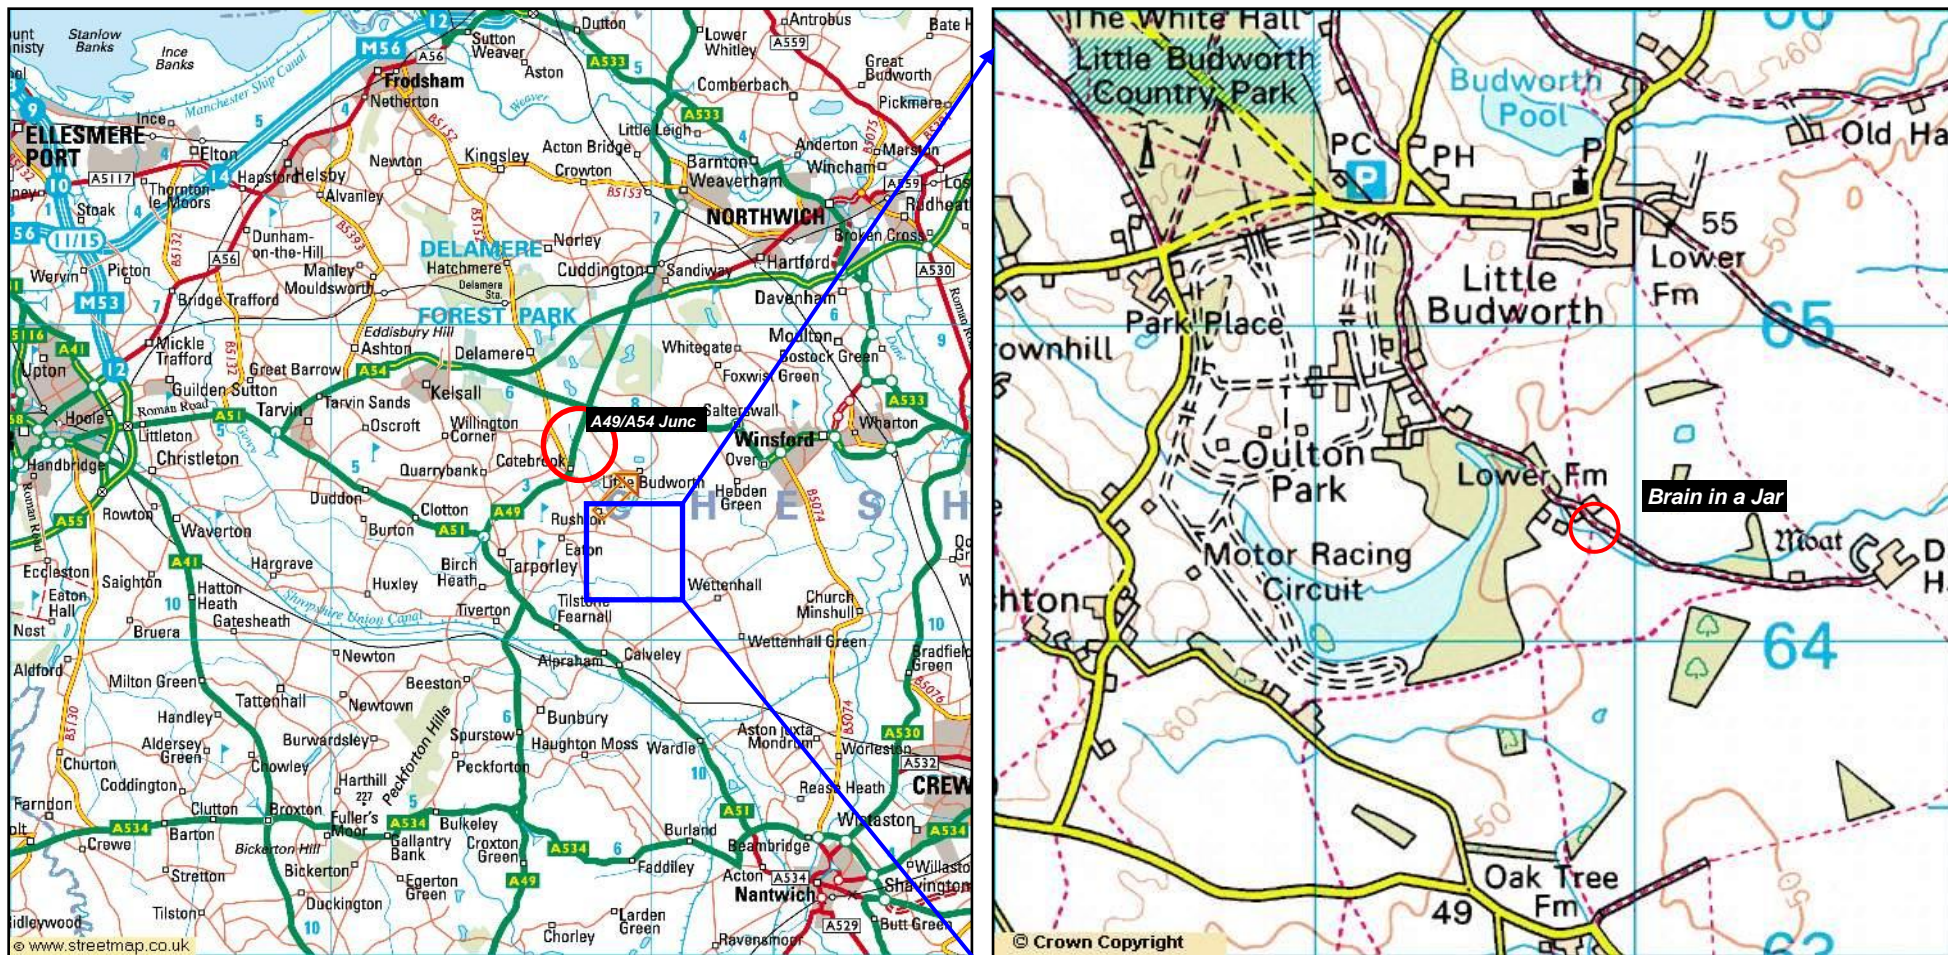

Directions

Find the junction between the A49 & A54 (in Cheshire). From that junction you head towards Tarporley. Very soon after the junction you will see a turning to the left heading towards Oulton Park Race Circuit. Turn here. Go down the road to the end (about 1 mile). Turn left at end, and then take next right down private road. Follow for about .5 mile (watch the speed bumps). At the end of the tarmac road you will see our barn and car park on your left. Or use the following map: <http://tinyurl.com/braininajar>