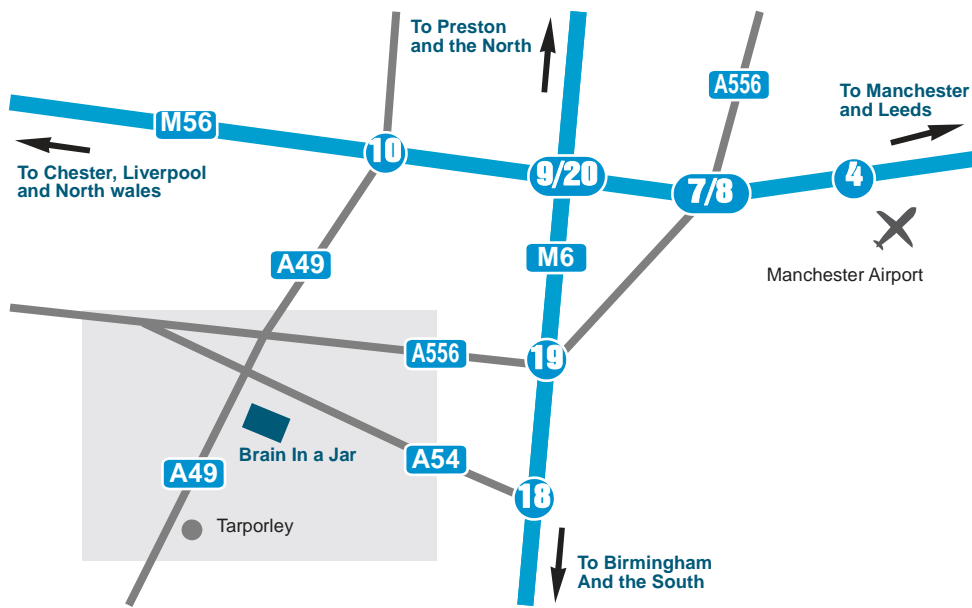

## Directions:

On the A49 take the turning opposite Wyevale Garden Centre on to Coach Road towards Oulton Park Race Circuit. Follow this road to the T junction at the end of the road.

At the T junction turn left. Then take the immediate right on to a private road for the Oulton Park Estate for approx 1 mile.

When approaching a large white farm house on the right hand side, take the immediate left into the office car park.